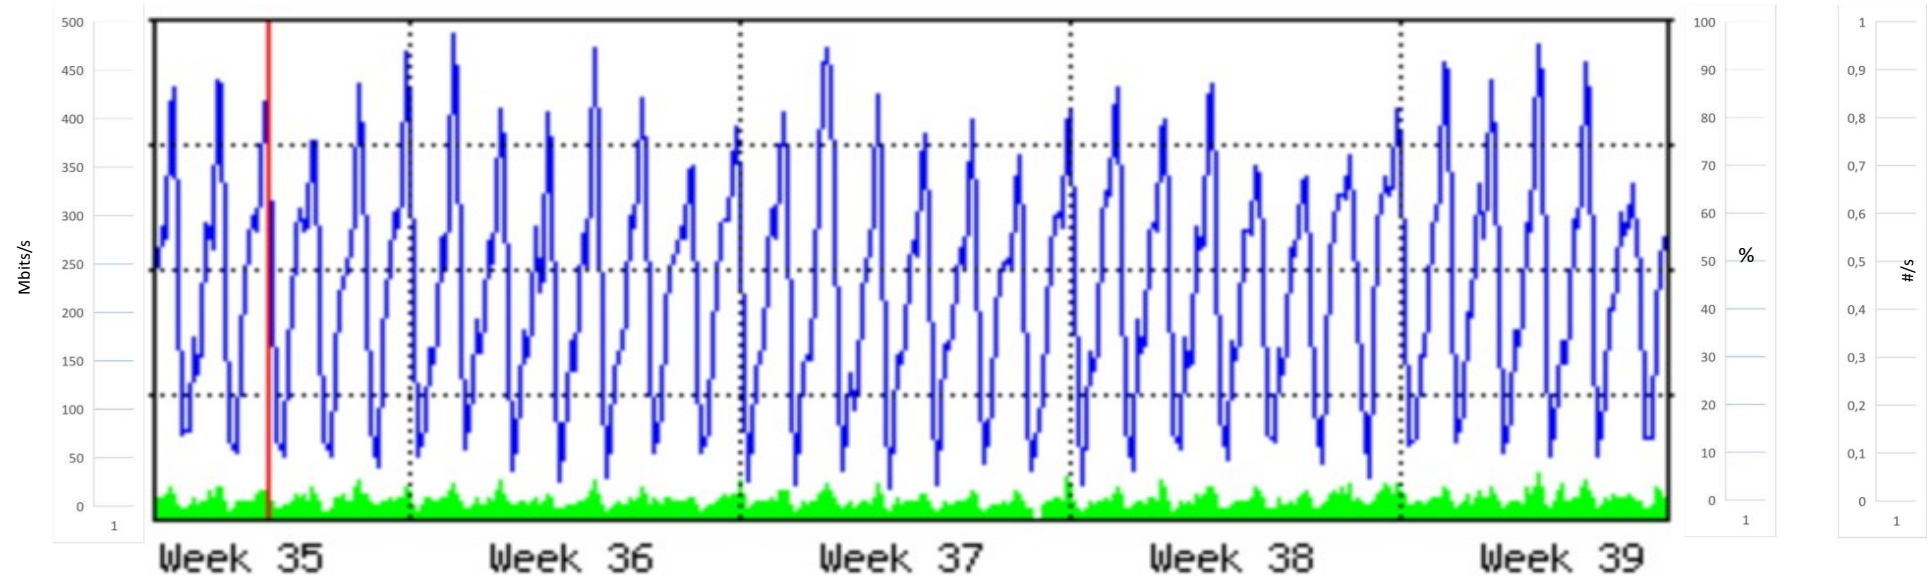

SmartCorp

Max In: 439.10Mb; Average In: 213.27Mb; Current In: 223.90Mb;
Max Out: 34.04Mb; Average Out: 13.80Mb; Current Out: 18.80Mb;

Proveedor-Nedetel

Max In: 33.96Mb; Average In: 13.68Mb; Current In: 13.63Mb;
Max Out: 392.24Mb; Average Out: 192.72Mb; Current Out: 226.42Mb;