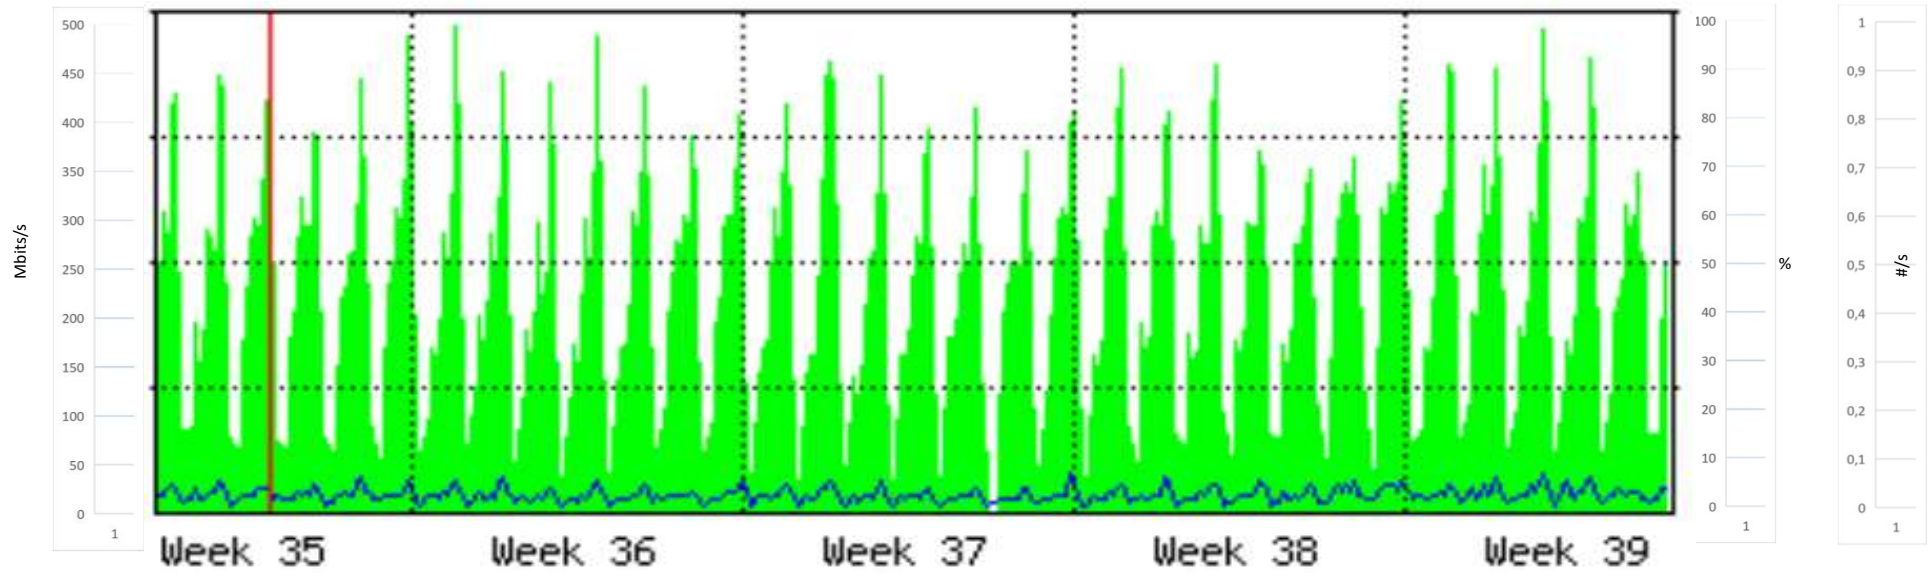

SmartCorp

Max In: 439.10Mb; Average In: 213.27Mb; Current In: 223.90Mb;
Max Out: 34.04Mb; Average Out: 13.80Mb; Current Out: 18.80Mb;

Proveedor-Nedetel

Max In: 33.96Mb; Average In: 13.68Mb; Current In: 13.63Mb;
Max Out: 392.24Mb; Average Out: 192.72Mb; Current Out: 226.42Mb;